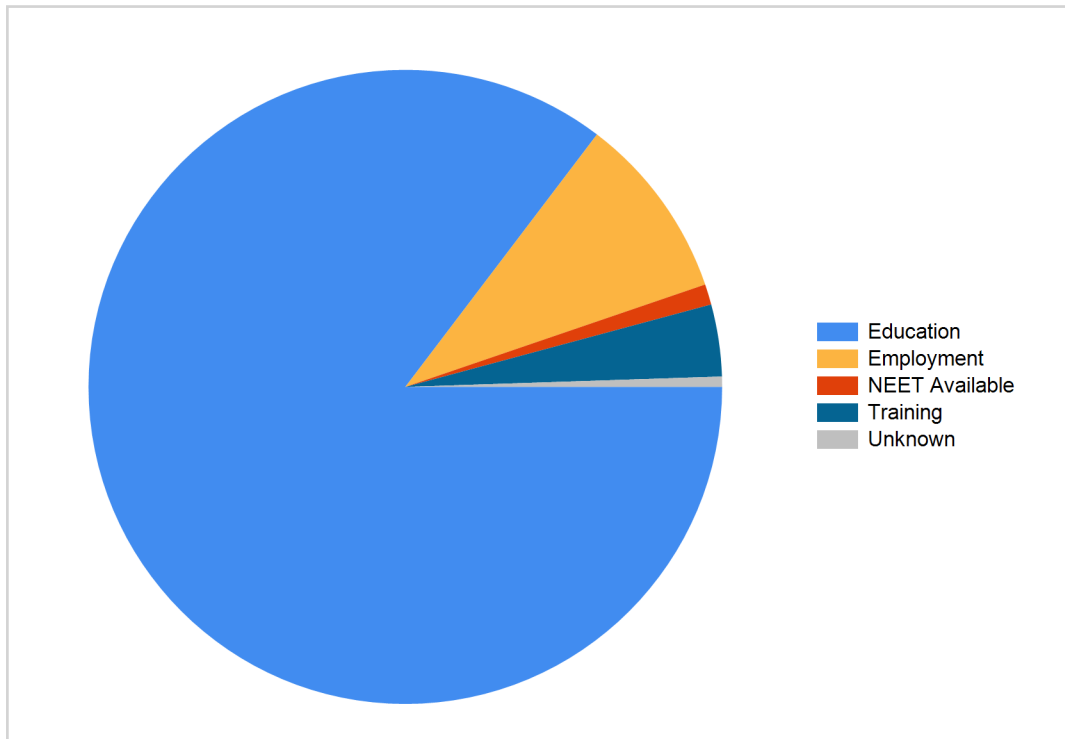

Heworth Grange Comprehensive School 2017 Year 11 Activity Survey

Activity Survey Summary as at 1st November 2017	Gender		Total
	F	M	
Education	88.5%	82.7%	163
Employment	9.2%	9.6%	18
NEET Available	1.1%	1%	2
Training	1.1%	5.8%	7
Unknown	0%	1%	1
Total	45.5%	54.5%	191